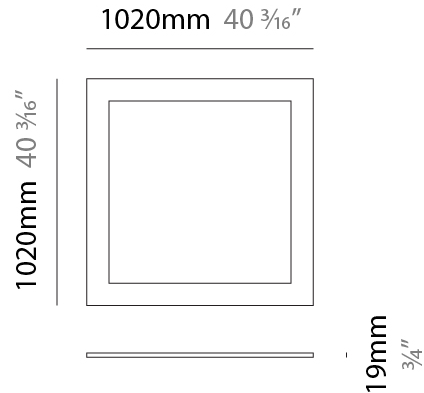

INFINITE FRAME SURFACE

A52057- -

base number
Color   Finish
Temperature   Options

PROJECT
TYPE
SPECIFIER
QUANTITY
DATE

1. To build a product code in our configurator select the specify button on the base model # product page
2. To build a manual product code on this datasheet choose from the options listed below in blue font and add the suffix to the base model #

GENERAL

Series: Infinite Frame
Partner: Ivela
Division: Architectural
Installation: Surface
Product Type: Panels
Mounting Location: Ceiling
Light Distribution: Direct

PHYSICAL

Shape: Square
Length (mm): 1020
Length (in): 40 ³/₁₆"
Width (mm): 1020
Width (in): 40 ³/₁₆"
Height (mm): 19
Height (in): 3/4
Diffuser: PMMA - Opal
Fixture Finish: WHI / BLK / GLD
Fixture Material: Aluminum

ELECTRICAL

Lamp Type: LED
Input Wattage (W): 80
Total Output Wattage (W): 68
Dimming: Tri-Mode (Non-Dimming and Phase Dimming (120Vac only) and 0-10V Dimming)
Driver Included: No
Driver Location: Remote
Driver Type: Constant Voltage - Universal
Driver Class: Class 2
Housing: ENCP 6/8
Input Voltage (V): 120 - 277
Output Voltage (V): 24

LED

Color Temperature (°K): 2700 / 3000 / 4000
Max. Delivered Lumen (lm): 4800 / 5000 / 5300
Nominal Lumen (lm): 9600 / 10000 / 10600
CRI: >93 CRI
Lamp Life (hrs): 50000

OPTICAL

RATINGS AND CERTIFICATIONS

Certified By: CSA Certified to UL and CSA Standards
IP rating: IP20