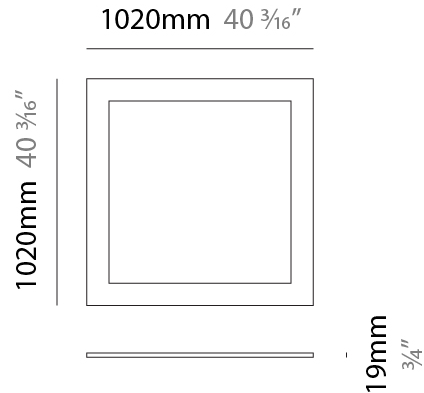

INFINITE FRAME SURFACE

A52057- -

base number   Color   Finish
Temperature   Options

PROJECT
TYPE
SPECIFIER
QUANTITY
DATE

1. To build a product code in our configurator select the specify button on the base model # product page
2. To build a manual product code on this datasheet choose from the options listed below in blue font and add the suffix to the base model #

GENERAL

Series: Infinite Frame
Partner: Ivela
Division: Architectural
Installation: Surface
Product Type: Panels
Mounting Location: Ceiling
Light Distribution: Direct

PHYSICAL

Shape: Square
Length (mm): 1020
Length (in): 40 ³/₁₆"
Width (mm): 1020
Width (in): 40 ³/₁₆"
Height (mm): 19
Height (in): 3/4
Diffuser: PMMA - Opal
Fixture Finish: WHI / BLK / GLD
Fixture Material: Aluminum

ELECTRICAL

Lamp Type: LED
Input Wattage (W): 80
Total Output Wattage (W): 68
Dimming: Tri-Mode (Non-Dimming and Phase Dimming (120Vac only) and 0-10V Dimming)
Driver Included: No
Driver Location: Remote
Driver Type: Constant Voltage - Universal
Driver Class: Class 2
Housing: ENCP 6/8
Input Voltage (V): 120 - 277
Output Voltage (V): 24

LED

Color Temperature (°K): 2700 / 3000 / 4000
Max. Delivered Lumen (lm): 4800 / 5000 / 5300
Nominal Lumen (lm): 9600 / 10000 / 10600
CRI: >93 CRI
Lamp Life (hrs): 50000

OPTICAL

RATINGS AND CERTIFICATIONS

Certified By: CSA Certified to UL and CSA Standards
IP rating: IP20